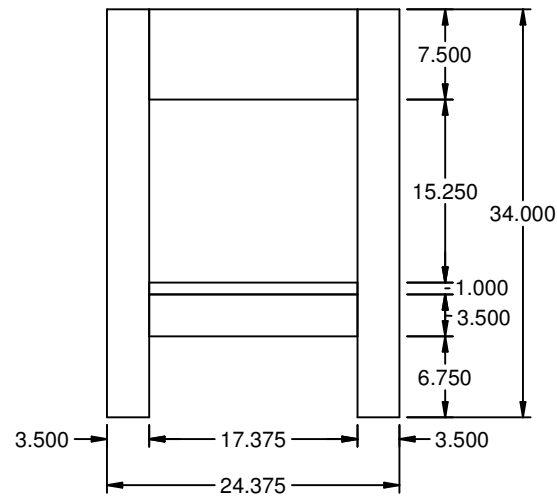

Order#:

4465 SR 557
Charm OH 44617
1-800-362-6682
330-893-2251
www.keimhome.com

Description: Dimensions

Customer Name:

Job Name:

Drawn By:

Date: 5/25/2022

Page # 3 of 3

Order#:

Finished Material List

Doc#:

Customer Name:

Job Name:

Product Description: **Gardening Bench**

Date: 5/20/2022 10:39:58 AM

Title	Qty	Thicknes	Width	Length	Specie	Comments
Material List for 1 Gardening Bench						
Legs	4	1.500	3.500	34.000		
<i>Front Rail with Drawer Cutout</i>	1	1.500	7.500	45.000		
Back Rail	1	1.500	7.500	45.000		
Side Rails	2	1.500	7.500	17.375		
<i>Front & Back Rails for Shelf</i>	2	1.500	3.500	45.000		
<i>Side Rails for Shelf</i>	2	1.500	3.500	17.375		
Shelf End Pieces	2	1.000	5.250	24.375		
Shelfs	5	1.000	7.500	24.375		
Drawer Sides	2	0.750	7.500	21.375		
Top	1	1.000	26.500	51.000		
Top Backsplash	1	1.000	5.500	51.000		
Material List for 1 Drawer						
Main Front	1	0.750	5.500	23.000		
Front	1	0.750	4.500	19.938		
Sides	2	0.750	4.500	22.000		
Back	1	0.750	3.750	19.938		
Bottom	1	0.500	20.438	21.500		