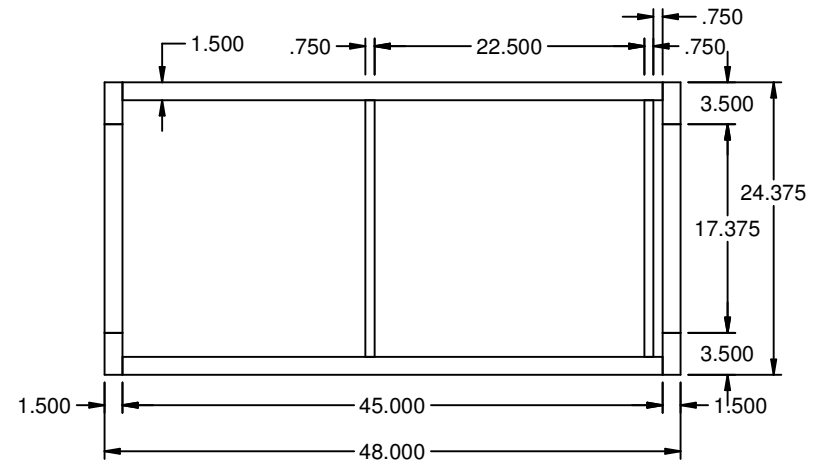

Order#:

4465 SR 557
Charm OH 44617
1-800-362-6682
330-893-2251
www.keimhome.com

Description: Dimensions

Customer Name:

Job Name:

Drawn By:

Date: 5/25/2022

Page # 3 of 3

Order#:

Finished Material List

Doc#:

Customer Name:

Job Name:

Product Description: **Gardening Bench**

Date: 5/20/2022 10:39:58 AM

Title	Qty	Thicknes	Width	Length	Specie	Comments
Material List for 1 Gardening Bench						
Legs	4	1.500	3.500	34.000		
<i>Front Rail with Drawer Cutout</i>	1	1.500	7.500	45.000		
Back Rail	1	1.500	7.500	45.000		
Side Rails	2	1.500	7.500	17.375		
<i>Front & Back Rails for Shelf</i>	2	1.500	3.500	45.000		
<i>Side Rails for Shelf</i>	2	1.500	3.500	17.375		
Shelf End Pieces	2	1.000	5.250	24.375		
Shelfs	5	1.000	7.500	24.375		
Drawer Sides	2	0.750	7.500	21.375		
Top	1	1.000	26.500	51.000		
Top Backsplash	1	1.000	5.500	51.000		
Material List for 1 Drawer						
Main Front	1	0.750	5.500	23.000		
Front	1	0.750	4.500	19.938		
Sides	2	0.750	4.500	22.000		
Back	1	0.750	3.750	19.938		
Bottom	1	0.500	20.438	21.500		