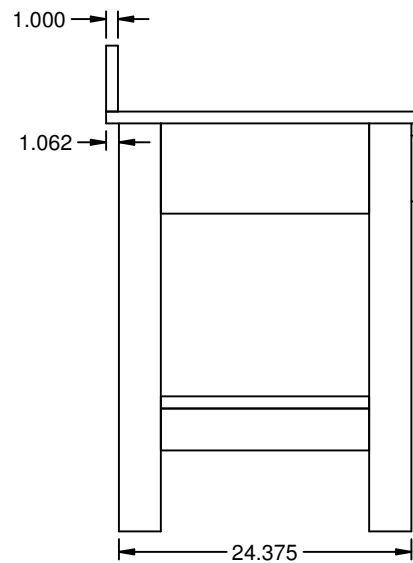

"Used by permission"

4465 SR 557
Charm OH 44617
1-800-362-6682
330-893-2251
www.keimhome.com

Description: Gardening Bench

Customer Name:

Job Name:

Drawn By:

Date: 5/25/2022

Page # 2 of 3

Order#:

4465 SR 557
Charm OH 44617
1-800-362-6682
330-893-2251
www.keimhome.com

Description: Dimensions

Customer Name:

Job Name:

Drawn By:

Date: 5/25/2022

Page # 3 of 3