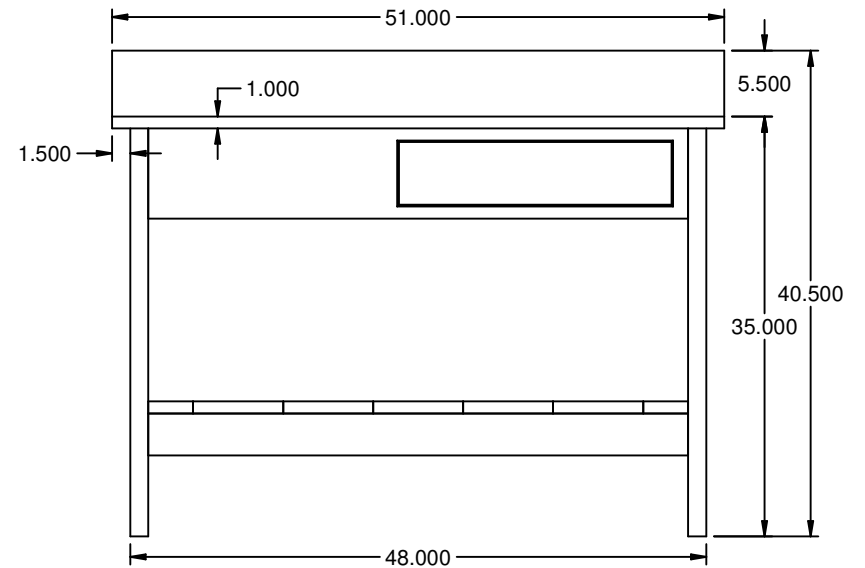

"Used by permission"

4465 SR 557
Charm OH 44617
1-800-362-6682
330-893-2251
www.keimhome.com

Description: Gardening Bench

Customer Name:

Job Name:

Drawn By:

Date: 5/25/2022

Page # 2 of 3

Order#:

4465 SR 557
Charm OH 44617
1-800-362-6682
330-893-2251
www.keimhome.com

Description: Dimensions

Customer Name:

Job Name:

Drawn By:

Date: 5/25/2022

Page # 3 of 3