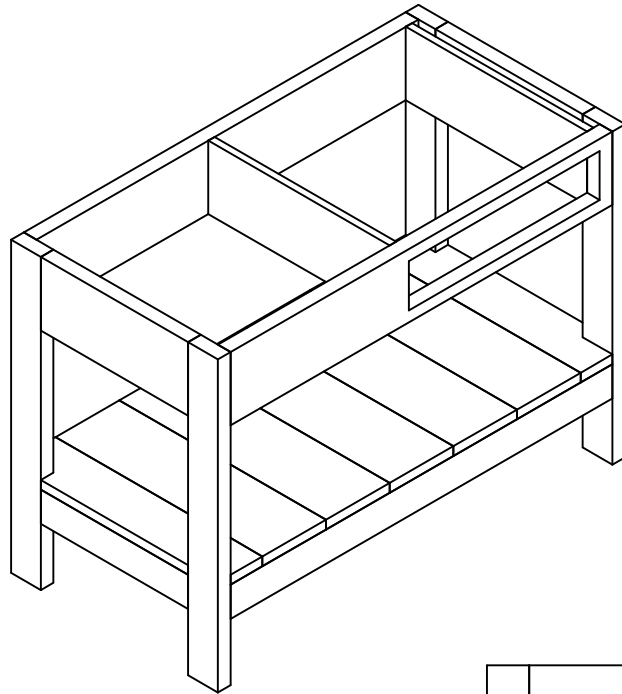

Order#:

4465 SR 557
Charm OH 44617
1-800-362-6682
330-893-2251
www.keimhome.com

Description: Dimensions

Customer Name:

Job Name:

Drawn By:

Date: 5/25/2022

Page # 3 of 3

Order#:

Finished Material List

Doc#:

Customer Name:

Job Name:

Product Description: **Gardening Bench**

Date: 5/20/2022 10:39:58 AM

Title	Qty	Thicknes	Width	Length	Specie	Comments
Material List for 1 Gardening Bench						
Legs	4	1.500	3.500	34.000		
<i>Front Rail with Drawer Cutout</i>	1	1.500	7.500	45.000		
Back Rail	1	1.500	7.500	45.000		
Side Rails	2	1.500	7.500	17.375		
<i>Front & Back Rails for Shelf</i>	2	1.500	3.500	45.000		
<i>Side Rails for Shelf</i>	2	1.500	3.500	17.375		
Shelf End Pieces	2	1.000	5.250	24.375		
Shelfs	5	1.000	7.500	24.375		
Drawer Sides	2	0.750	7.500	21.375		
Top	1	1.000	26.500	51.000		
Top Backsplash	1	1.000	5.500	51.000		
Material List for 1 Drawer						
Main Front	1	0.750	5.500	23.000		
Front	1	0.750	4.500	19.938		
Sides	2	0.750	4.500	22.000		
Back	1	0.750	3.750	19.938		
Bottom	1	0.500	20.438	21.500		