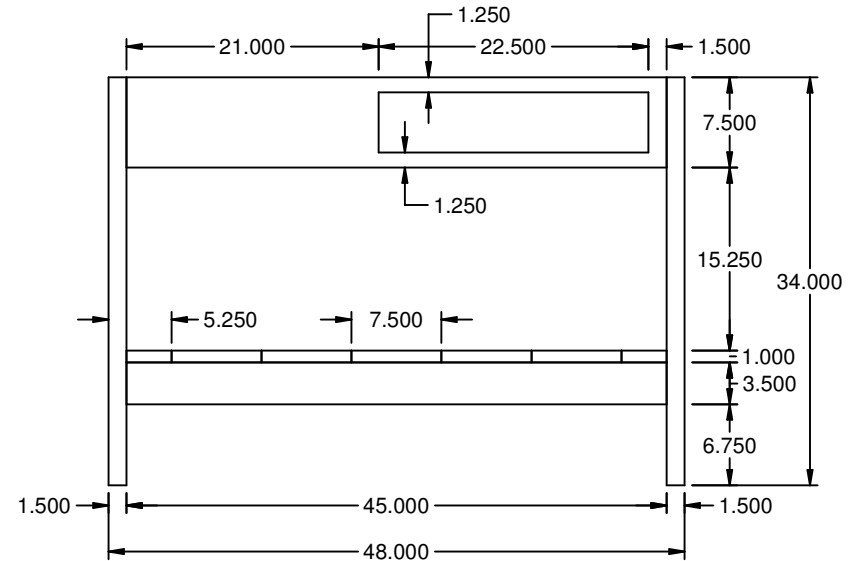

Order#:

4465 SR 557
Charm OH 44617
1-800-362-6682
330-893-2251
www.keimhome.com

Description: Dimensions

Customer Name:

Job Name:

Drawn By:

Date: 5/25/2022

Page # 3 of 3

Order#:

Finished Material List

Doc#:

Customer Name:

Job Name:

Product Description: **Gardening Bench**

Date: 5/20/2022 10:39:58 AM

Title	Qty	Thicknes	Width	Length	Specie	Comments
Material List for 1 Gardening Bench						
Legs	4	1.500	3.500	34.000		
<i>Front Rail with Drawer Cutout</i>	1	1.500	7.500	45.000		
Back Rail	1	1.500	7.500	45.000		
Side Rails	2	1.500	7.500	17.375		
<i>Front & Back Rails for Shelf</i>	2	1.500	3.500	45.000		
<i>Side Rails for Shelf</i>	2	1.500	3.500	17.375		
Shelf End Pieces	2	1.000	5.250	24.375		
Shelfs	5	1.000	7.500	24.375		
Drawer Sides	2	0.750	7.500	21.375		
Top	1	1.000	26.500	51.000		
Top Backsplash	1	1.000	5.500	51.000		
Material List for 1 Drawer						
Main Front	1	0.750	5.500	23.000		
Front	1	0.750	4.500	19.938		
Sides	2	0.750	4.500	22.000		
Back	1	0.750	3.750	19.938		
Bottom	1	0.500	20.438	21.500		