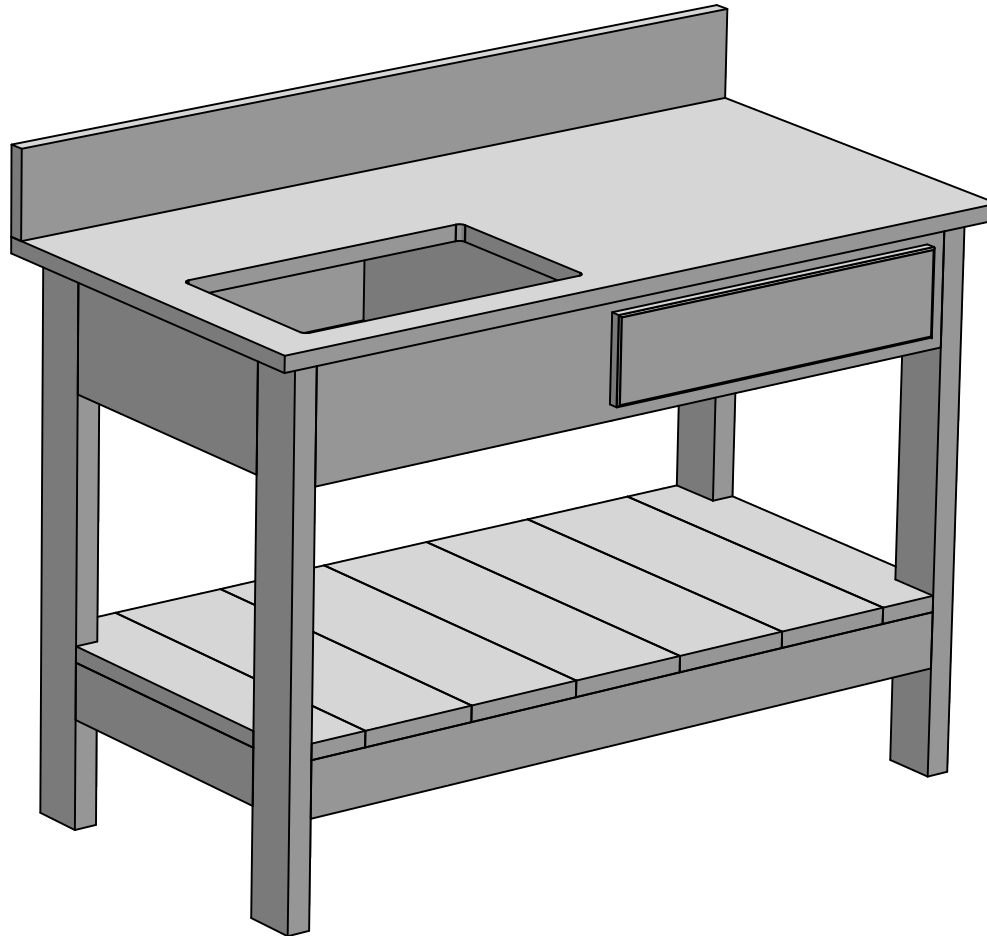

"Used by permission"

4465 SR 557
Charm OH 44617
1-800-362-6682
330-893-2251
www.keimhome.com

Description: Gardening Bench

Customer Name:

Job Name:

Drawn By:

Date: 5/25/2022

Page # 2 of 3