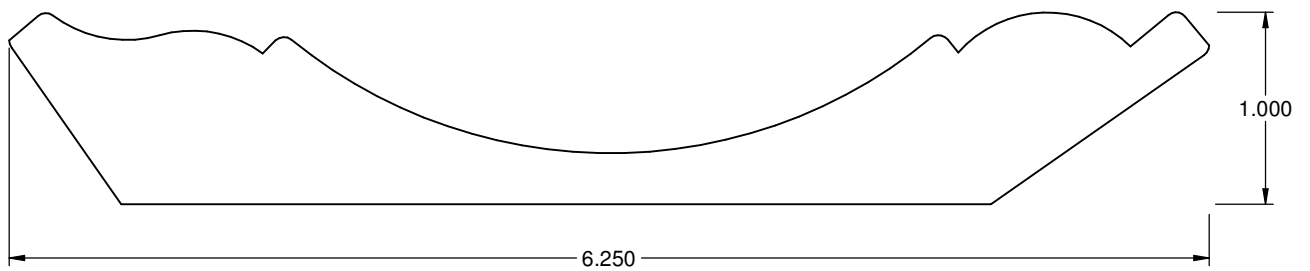

5.125
3.625

Description: Crown

Overall Size: 1.000 x 6.250

Profile Number: KL 1327

Keim

4465 SR 557
Charm OH 44617
1-800-362-6682
www.keimhome.com