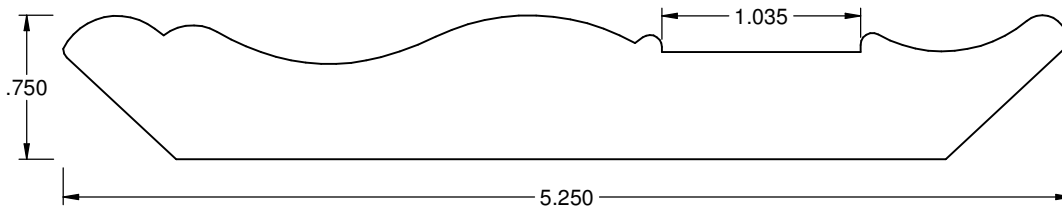

3.813  
3.688

Description: Crown

Overall Size: .750 x 5.250

Profile Number: KL 1365

**Keim**

4465 SR 557  
Charm OH 44617  
1-800-362-6682  
www.keimhome.com