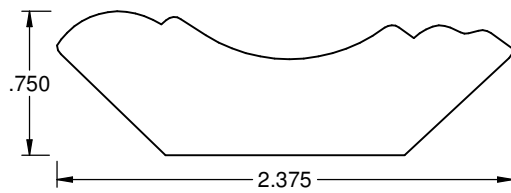

1.688
1.688

Description: Crown

Overall Size: .750 x 2.375

Profile Number: KL 306

Keim

4465 SR 557
Charm OH 44617
1-800-362-6682
www.keimhome.com