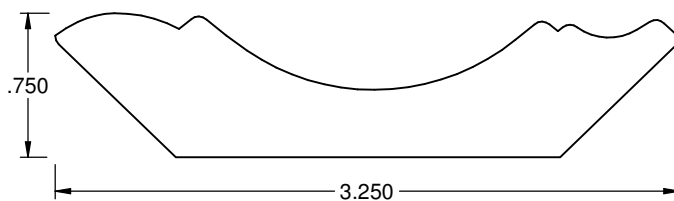

2.313
2.313

Description: Crown

Overall Size: .750 x 3.250

Profile Number: KL 307

Keim

4465 SR 557
Charm OH 44617
1-800-362-6682
www.keimhome.com