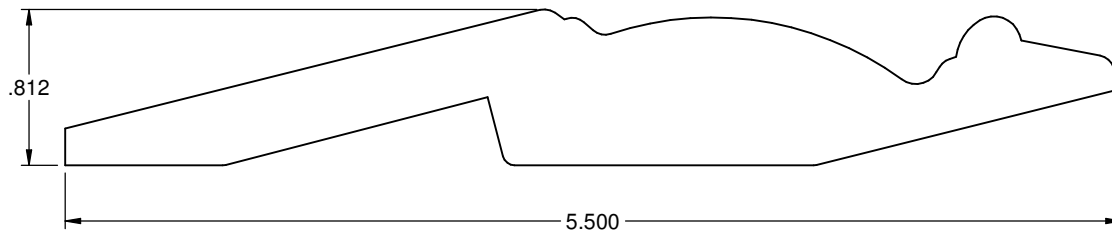

5.438  
1.188

Description: Crown

Overall Size: .812 x 5.500

Profile Number: KL 3325

**Keim**

4465 SR 557  
Charm OH 44617  
1-800-362-6682  
www.keimhome.com