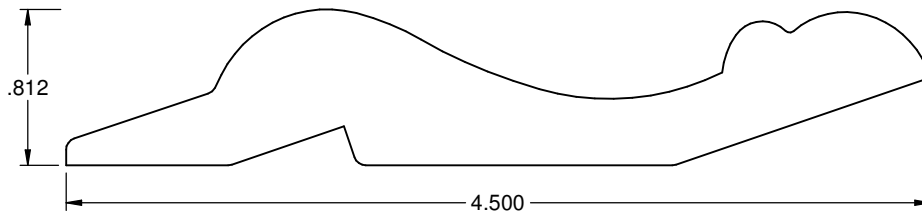

1.375
4.375

Description: Crown

Overall Size: .812 x 4.500

Profile Number: KL 3399

Keim

4465 SR 557
Charm OH 44617
1-800-362-6682
www.keimhome.com