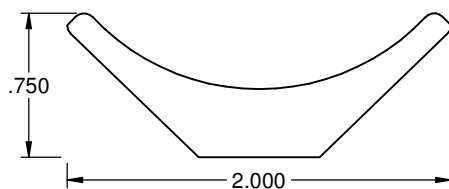

1.438
1.438

Description: Crown

Overall Size: .750 x 2.000

Profile Number: KL 375

Keim

4465 SR 557
Charm OH 44617
1-800-362-6682
www.keimhome.com