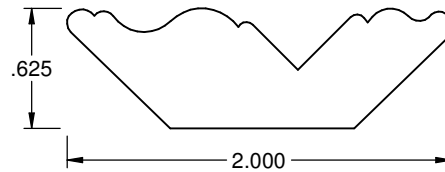

1.438  
1.500

Description: Crown

Overall Size: .625 x 2.000

Profile Number: KL 377