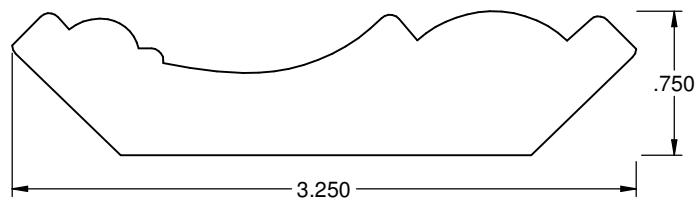

2.313  
2.313

Description: Crown

Overall Size: .368 x 3.250

Profile Number: KL 4313

**Keim**

4465 SR 557  
Charm OH 44617  
1-800-362-6682  
www.keimhome.com