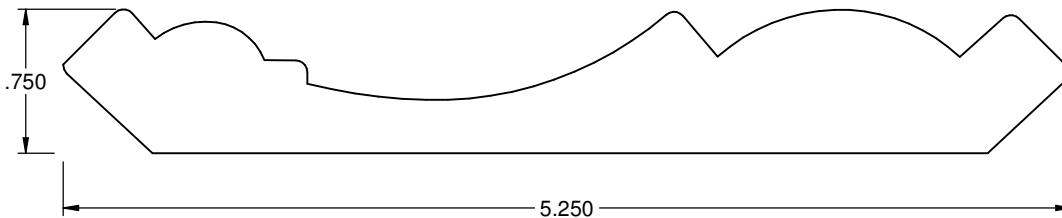

3.688
3.688

Description: Crown

Overall Size: .750 x 5.250

Profile Number: KL 4315

Keim

4465 SR 557
Charm OH 44617
1-800-362-6682
www.keimhome.com