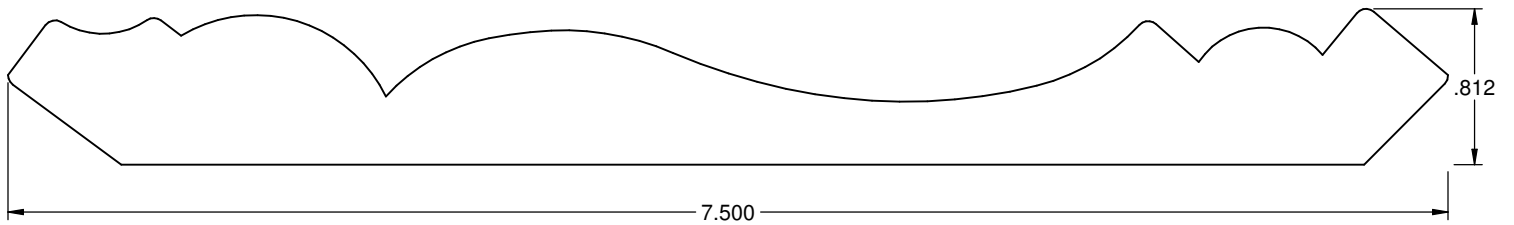

5.750  
4.875

Description: Crown

Overall Size: .812 x 7.500

Profile Number: KL 4317

**Keim**

4465 SR 557  
Charm OH 44617  
1-800-362-6682  
www.keimhome.com