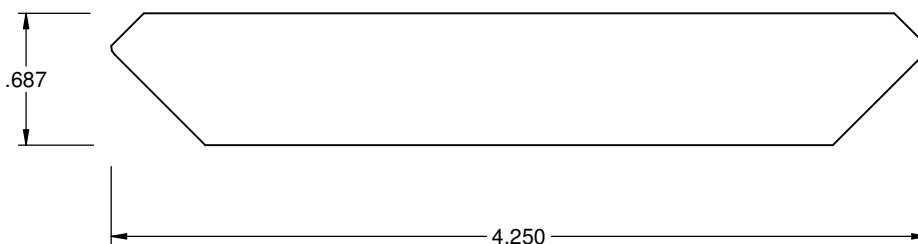

3.000
3.000

Description: Crown

Overall Size: .687 x 4.250

Profile Number: KL 16314

Keim

4465 SR 557
Charm OH 44617
1-800-362-6682
www.keimhome.com